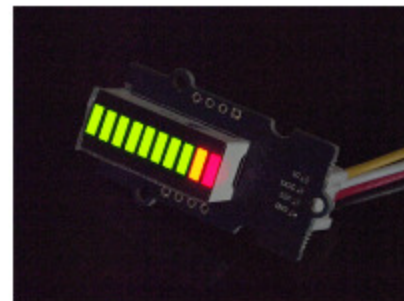

Grove - Infrared Reflective Sensor

Grove - MOSFET

Grove - Piezo Vibration Sensor

Grove - Single Axis Analog Gyro

Grove - Slide Potentiometer

Grove - Solid State Relay

Grove - SPDT Relay(30A)

Grove - Tilt Switch

Grove - Water Sensor

Grove - 4-Digit Display

Grove - 80cm Infrared Proximity Sensor

Grove - Barometer Sensor

Grove - Chainable RGB LED

Grove - 3-Axis Digital Compass

Grove - Electricity Sensor

Grove - 3-Axis Digital Accelerometer(±16g)

Grove - Digital Light Sensor

Grove - LED Bar

Grove - Loudness Sensor